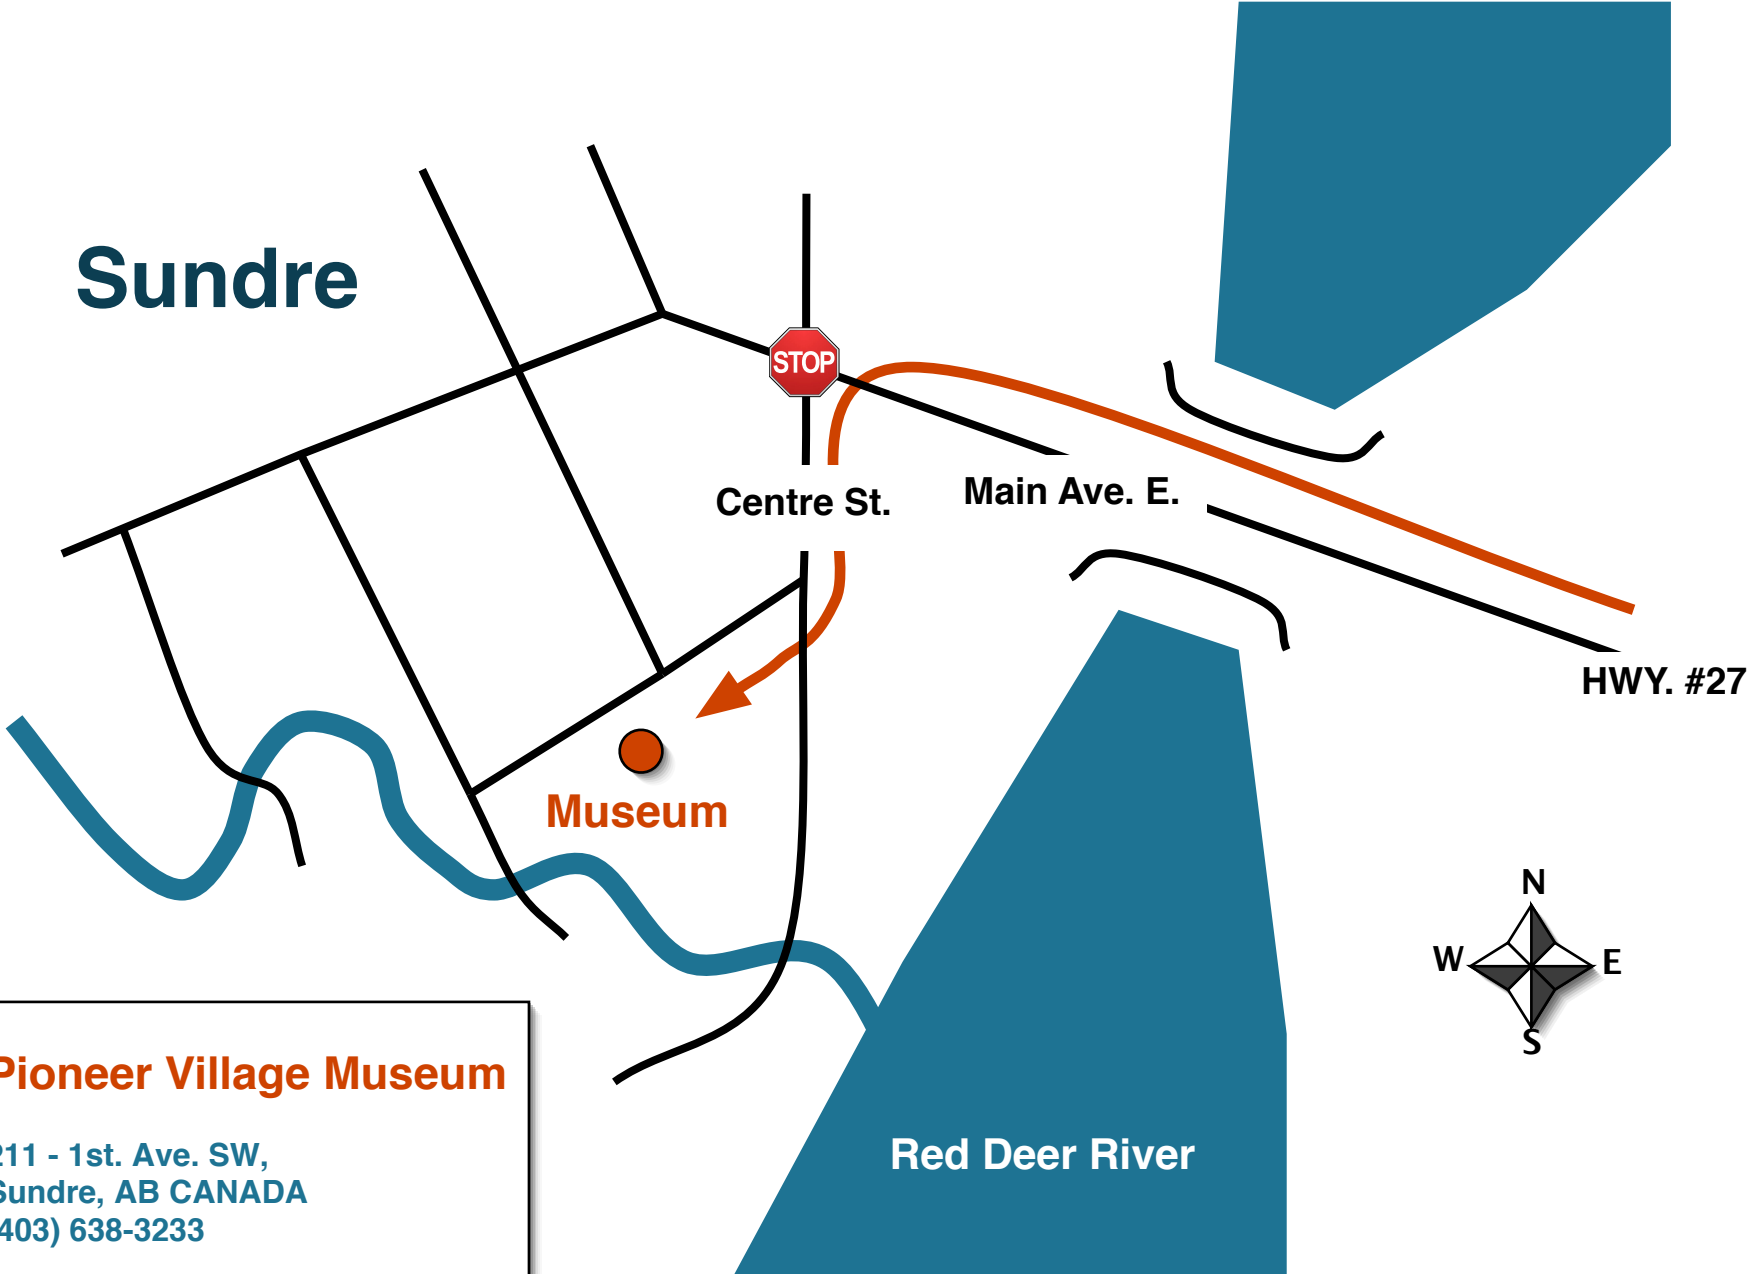

Sundre

Pioneer Village Museum
211 - 1st. Ave. SW,
Sundre, AB CANADA
(403) 638-3233